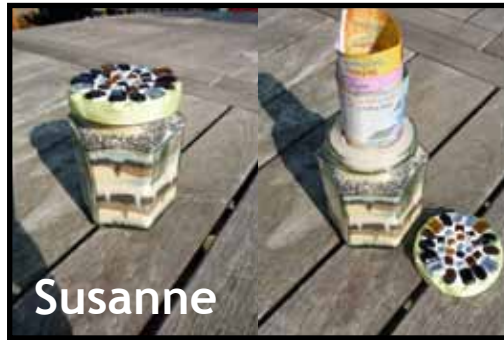

Jackie

Coffee & Creations
September 2009
Sand Jar Safes